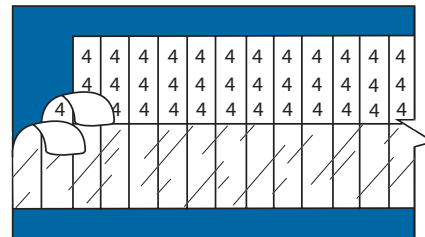

Solid Numbers

Cat. No.	Legend	Markers per Card	
		1-1/2" (89mm)	3/4" (45mm)*
WSZER0S	0	36	72
WS1S...WS99S	1, 2...99		
WS100S	100	25	50
WS101S...WS600S	101, 102...600		-

Order multiple 25 cards.
*When 3/4" length markers are required, substitute the last S in the part number with a D, e.g., WC1S would become WC1D.

E-Z-Code®