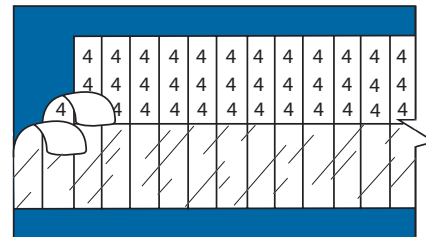

Solid Numbers

Cat. No.	Legend	Markers per Card	
		1-1/2" (89mm)	3/4" (45mm)*
WSZER0S	0	36	72
WS1S...WS99S	1, 2...99		
WS100S	100	25	50
WS101S...WS600S	101, 102...600		-

Order multiple 25 cards.

*When 3/4" length markers are required, substitute the last S in the part number with a D, e.g., WC1S would become WC1D.

E-Z-Code®