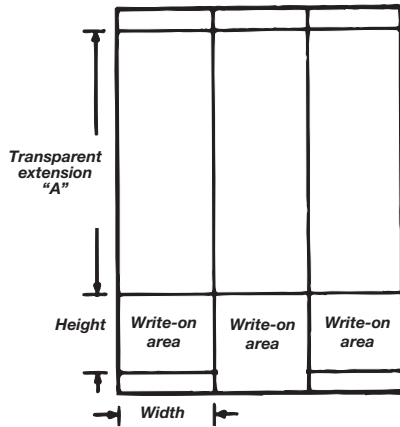

Wire Marker Cards – Vinyl Self-Laminating

Write-On Cable Markers

Cat. No.	Overall Marker Size (in.)	Width Height Write-On Area (in.)	Markers per Card
WSLM33	1 x 2-3/4	1 x 3/4	3
WSLM35	1 x 5	1 x 1	
WSLM123	1-1/2 x 3	1-1/2 x 3/4	
WSLM23	2 x 3	2 x 3/4	2
WSLM125	1-1/2 x 5	1-1/2 x 1	
WSLM25	2 x 5	2 x 1	
WSLM48	2 x 8	2 x 3-3/4	
WSLM95	2-1/4 x 5	2-1/2 x 2-1/4	
WSLM410	2 x 10	2 x 4-1/2	
WSLM415	2 x 15	2 x 7	

Blank Write-On Markers

Cat. No.	Write on Area (WxD) (in.)	Markers per Card 1-1/2" (38mm)
WSBW14x112S	1/4 x 1-1/2	36
WSBW38x112S	3/8 x 1-1/2	26
WSBW12x112S	1/2 x 1-1/2	18
WSBW34x112S	3/4 x 1-1/2	12
WSBW1x112S	1 x 1-1/2	9
WSBW112x112S	1-1/2 x 1-1/2	6

Solid Letters

Cat. No.	Legend	Markers per Card	
		1-1/2" (89mm)	3/4" (45mm)*
WSAS	A	36	72
WSBS...WSZS	B, C...Z		

Order multiple 25 cards.

*When 3/4" length markers are required, substitute the last S in the part number with a D, e.g., WCCM1S would become WCCM1D.

Solid Numbers

Cat. No.	Legend	Markers per Card	
		1-1/2" (89mm)	3/4" (45mm)*
WSZER0S	0	36	72
WS1S...WS99S	1, 2...99		
WS100S	100	25	50
WS101S...WS600S	101, 102...600		-

Order multiple 25 cards.

*When 3/4" length markers are required, substitute the last S in the part number with a D, e.g., WC1S would become WC1D.