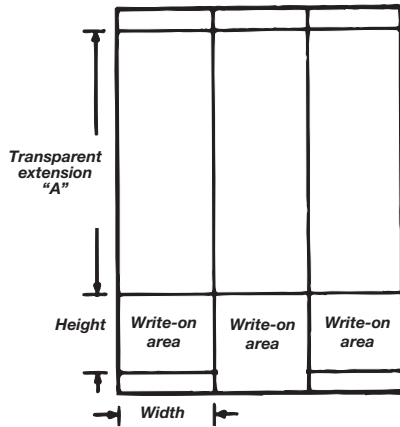

Wire Marker Cards – Vinyl Self-Laminating

Write-On Cable Markers

Cat. No.	Overall Marker Size (in.)	Width Height Write-On Area (in.)	Markers per Card
WSLM33	1 x 2-3/4	1 x 3/4	3
WSLM35	1 x 5	1 x 1	
WSLM123	1-1/2 x 3	1-1/2 x 3/4	
WSLM23	2 x 3	2 x 3/4	2
WSLM125	1-1/2 x 5	1-1/2 x 1	
WSLM25	2 x 5	2 x 1	
WSLM48	2 x 8	2 x 3-3/4	
WSLM95	2-1/4 x 5	2-1/2 x 2-1/4	
WSLM410	2 x 10	2 x 4-1/2	
WSLM415	2 x 15	2 x 7	

Blank Write-On Markers

Cat. No.	Write on Area (WxD) (in.)	Markers per Card 1-1/2" (38mm)
WSBW14x112S	1/4 x 1-1/2	36
WSBW38x112S	3/8 x 1-1/2	26
WSBW12x112S	1/2 x 1-1/2	18
WSBW34x112S	3/4 x 1-1/2	12
WSBW1x112S	1 x 1-1/2	9
WSBW112x112S	1-1/2 x 1-1/2	6

Solid Letters

Cat. No.	Legend	Markers per Card	
		1-1/2" (89mm)	3/4" (45mm)*
WSAS	A	36	72
WSBS...WSZS	B, C...Z		

Order multiple 25 cards.
*When 3/4" length markers are required, substitute the last S in the part number with a D, e.g., WCCM1S would become WCCM1D.

Solid Numbers

Cat. No.	Legend	Markers per Card	
		1-1/2" (89mm)	3/4" (45mm)*
WSZER0S	0	36	72
WS1S...WS99S	1, 2...99		
WS100S	100	25	50
WS101S...WS600S	101, 102...600		-

Order multiple 25 cards.
*When 3/4" length markers are required, substitute the last S in the part number with a D, e.g., WC1S would become WC1D.