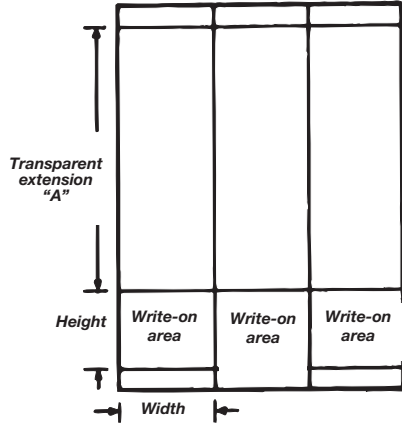

Wire Marker Cards – Vinyl Self-Laminating

Write-On Cable Markers

Cat. No.	Overall Marker Size (in.)	Width Height Write-On Area (in.)	Markers per Card
WSLM33	1 x 2-3/4	1 x 3/4	3
WSLM35	1 x 5	1 x 1	
WSLM123	1-1/2 x 3	1-1/2 x 3/4	
WSLM23	2 x 3	2 x 3/4	2
WSLM125	1-1/2 x 5	1-1/2 x 1	
WSLM25	2 x 5	2 x 1	
WSLM48	2 x 8	2 x 3-3/4	
WSLM95	2-1/4 x 5	2-1/2 x 2-1/4	
WSLM410	2 x 10	2 x 4-1/2	
WSLM415	2 x 15	2 x 7	

Blank Write-On Markers

Cat. No.	Write on Area (WxD) (in.)	Markers per Card 1-1/2" (38mm)
WSBW14x112S	1/4 x 1-1/2	36
WSBW38x112S	3/8 x 1-1/2	26
WSBW12x112S	1/2 x 1-1/2	18
WSBW34x112S	3/4 x 1-1/2	12
WSBW1x112S	1 x 1-1/2	9
WSBW112x112S	1-1/2 x 1-1/2	6

Solid Letters

Cat. No.	Legend	Markers per Card	
		1-1/2" (38mm)	3/4" (19mm)*
WSAS	A	36	72
WSBS...WSZS	B, C...Z		

Order in multiple of 25 cards.
 *When 3/4" length markers are required, substitute the last S in the part number with a D, e.g., WCCM1S would become WCCM1D.

Solid Numbers

Cat. No.	Legend	Markers per Card	
		1-1/2" (38mm)	3/4" (19mm)*
WSZEROS	0	36	72
WS1S...WS99S	1, 2...99		
WS100S	100	25	50
WS101S...WS600S	101, 102...600		

Order in multiple of 25 cards.
 *When 3/4" length markers are required, substitute the last S in the part number with a D, e.g., WC1S would become WC1D.