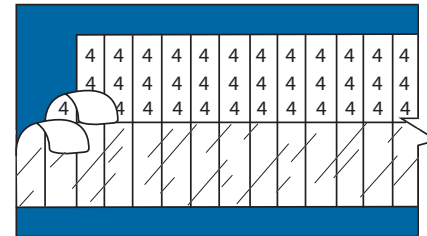

Solid Numbers

Cat. No.	Legend	Markers per Card	
		1-1/2" (38mm)	3/4" (19mm)*
WSZEROS	0	36	72
WS1S...WS99S	1, 2...99		
WS100S	100	25	50
WS101S...WS600S	101, 102...600		

Order in multiple of 25 cards.
*When 3/4" length markers are required, substitute the last S in the part number with a D, e.g., WC1S would become WC1D.