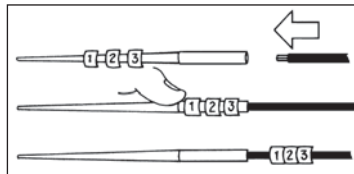

Sleeve Markers

Accessories

SMMW Installation Magazine for SMS Sleeves
Complete marking kit for marking on site

Cat. No.	Color	Recommended wire diameter (in.)	AWG	Std. Pkg
SMMK118-4	Yellow	0.051 – 0.118	22-16	1 = Bags of 20 Wands 20 Wands of 25 Markers 0-9, L, R, S, T, Neutral, Ground, Blue -, Red +, Grey Neutral
SMMK118-9	White			
SMMK196-4	Yellow	0.098-0.196	16-11	
SMMK196-9	White			

Consult your Regional Sales Office for other kit combinations.
 Refill markers order SMS118 or SML096 series, see page 21.

SMCB Sleeve Marker Compartment Case

Cat. No.	Contents	Marker Qty/ Compartment	Std Marker Pkg per Case
SMCB12-E	-	0/12	Empty case 22-16
SMCB12-118-4	SMS118 series 22-16 AWG	1000 pcs/12	Yellow/Black = 0-9 Red/White = + Blue/White = -
SMCB12-118-9			White/Black = 0-9 Red/White = + Blue/White = -
SMCB18-E	-	0/18	Empty case
SMCB18-196-4	SMS196 series 16-11 AWG	200 pcs/18	Yellow/Black = 0-9 Red/White = + Blue/White = -
SMCB18-196-9			White/Black = 0-9 Red/White = + Blue/White = - Yellow/Green = ⚡ White = neutral Grey = neutral White/Black = R,S,T

SMCB12 is a 12 compartment transparent case in Polystyrene. SMCB18 is a 18 compartment with a transparent lid.

Sleeve Markers

Accessories

SMS Sleeve Markers – Application Tool

E-Z-Code®

Cat. No	Material	Recom. wire dia. (in.)	AWG	Std. Pack.	Use With
SMAT118	Teflon Coated	0.051 – 0.118	22–16	1 Tool	SMS118
SMAT196	Stainless Steel	0.098 – 0.196	16–10		SMS196

Magazine Dispenser – Feeds Left or Right

The magazine dispenses SMS sleeves, it has two identical lids, linked by a hinge on one side. The outer sides of the lids have grooves for storing SMS series markers strips.