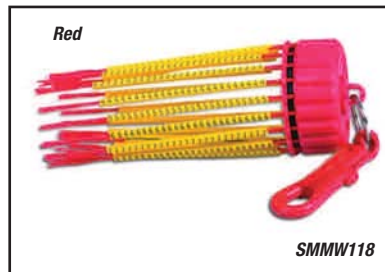

Sleeve Markers

Accessories

SMMW Installation Magazine for SMS Sleeves
Complete marking kit for marking on site

Cat. No.	Color	Recommended wire diameter (in.)	AWG	Std. Pkg
SMMK118-4	Yellow	0.051 – 0.118	22-16	1 = Bags of 20 Wands 20 Wands of 25 Markers 0-9, L, R, S, T, Neutral, Ground, Blue -, Red +, Grey Neutral
SMMK118-9	White			
SMMK196-4	Yellow	0.098-0.196	16-11	
SMMK196-9	White			

Consult your Regional Sales Office for other kit combinations.
 Refill markers order SMS118 or SML096 series, see page 21.

SMCB Sleeve Marker Compartment Case

Cat. No.	Contents	Marker Qty/ Compartment	Std Marker Pkg per Case
SMCB12-E	-	0/12	Empty case 22-16
SMCB12-118-4	SMS118 series 22-16 AWG	1000 pcs/12	Yellow/Black = 0-9 Red/White = + Blue/White = -
SMCB12-118-9			White/Black = 0-9 Red/White = + Blue/White = -
SMCB18-E	-	0/18	Empty case
SMCB18-196-4	SMS196 series 16-11 AWG	200 pcs/18	Yellow/Black = 0-9 Red/White = + Blue/White = -
SMCB18-196-9			White/Black = 0-9 Red/White = + Blue/White = - Yellow/Green = ⚡ White = neutral Grey = neutral White/Black = R,S,T

SMCB12 is a 12 compartment transparent case in Polystyrene. SMCB18 is a 18 compartment with a transparent lid.

Sleeve Markers

Accessories

SMS Sleeve Markers – Application Tool

E-Z-Code®

Cat. No	Material	Recom. wire dia. (in.)	AWG	Std. Pack.	Use With
SMAT118	Teflon Coated	0.051 – 0.118	22–16	1 Tool	SMS118
SMAT196	Stainless Steel	0.098 – 0.196	16–10		SMS196

Magazine Dispenser – Feeds Left or Right

The magazine dispenses SMS sleeves, it has two identical lids, linked by a hinge on one side. The outer sides of the lids have grooves for storing SMS series markers strips.