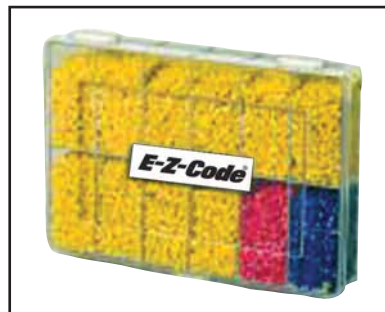

Sleeve Markers

Accessories

SMMW Installation Magazine for SMS Sleeves
Complete marking kit for marking on site

Cat. No.	Color	Recommended wire diameter (in.)	AWG	Std. Pkg
SMMK118-4	Yellow	0.051 – 0.118	22-16	1 = Bags of 20 Wands 20 Wands of 25 Markers 0-9, L, R, S, T, Neutral, Ground, Blue -, Red +, Grey Neutral
SMMK118-9	White			
SMMK196-4	Yellow	0.098-0.196	16-11	
SMMK196-9	White			

Consult your Regional Sales Office for other kit combinations.
 Refill markers order SMS118 or SML096 series, see page 21.

SMCB Sleeve Marker Compartment Case

Cat. No.	Contents	Marker Qty/ Compartment	Std Marker Pkg per Case
SMCB12-E	-	0/12	Empty case 22-16
SMCB12-118-4	SMS118 series 22-16 AWG	1000 pcs/12	Yellow/Black = 0-9 Red/White = + Blue/White = -
SMCB12-118-9			White/Black = 0-9 Red/White = + Blue/White = -
SMCB18-E	-	0/18	Empty case
SMCB18-196-4	SMS196 series 16-11 AWG	200 pcs/18	Yellow/Black = 0-9 Red/White = + Blue/White = -
SMCB18-196-9			White/Black = 0-9 Red/White = + Blue/White = - Yellow/Green = ⚡ White = neutral Grey = neutral White/Black = R,S,T

SMCB12 is a 12 compartment transparent case in Polystyrene. SMCB18 is a 18 compartment with a transparent lid.

Sleeve Markers

Accessories

SMS Sleeve Markers – Application Tool

E-Z-Code®

Cat. No	Material	Recom. wire dia. (in.)	AWG	Std. Pack.	Use With
SMAT118	Teflon Coated	0.051 – 0.118	22–16	1 Tool	SMS118
SMAT196	Stainless Steel	0.098 – 0.196	16–10		SMS196

Magazine Dispenser – Feeds Left or Right

The magazine dispenses SMS sleeves, it has two identical lids, linked by a hinge on one side. The outer sides of the lids have grooves for storing SMS series markers strips.