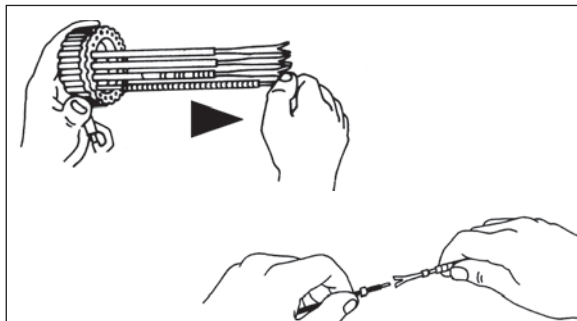

Sleeve Markers

Accessories

SMMW Installation Magazine for SMS Sleeves
Complete marking kit for marking on site

Cat. No.	Color	Recommended wire diameter (in.)	AWG	Std. Pkg
SMMK118-4	Yellow	0.051 – 0.118	22-16	1 = Bags of 20 Wands 20 Wands of 25 Markers 0-9, L, R, S, T, Neutral, Ground, Blue -, Red +, Grey Neutral
SMMK118-9	White			
SMMK196-4	Yellow	0.098-0.196	16-11	
SMMK196-9	White			

Consult your Regional Sales Office for other kit combinations.
Refill markers order SMS118 or SML096 series, see page 21.

SMCB Sleeve Marker Compartment Case

Cat. No.	Contents	Marker Qty/ Compartment	Std Marker Pkg per Case
SMCB12-E	-	0/12	Empty case 22-16
SMCB12-118-4	SMS118 series 22-16 AWG	1000 pcs/12	Yellow/Black = 0-9 Red/White = + Blue/White = -
SMCB12-118-9			White/Black = 0-9 Red/White = + Blue/White = -
SMCB18-E	-	0/18	Empty case
SMCB18-196-4	SMS196 series 16-11 AWG	200 pcs/18	Yellow/Black = 0-9 Red/White = + Blue/White = -
SMCB18-196-9			White/Black = 0-9 Red/White = + Blue/White = - Yellow/Green = ⚡ White = neutral Grey = neutral White/Black = R,S,T

SMCB12 is a 12 compartment transparent case in Polystyrene. SMCB18 is a 18 compartment with a transparent lid.