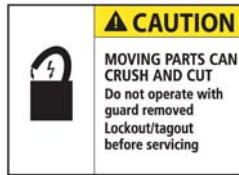

Cat. No.	Label Size
LL-46	3-1/2 in. x 5 in.