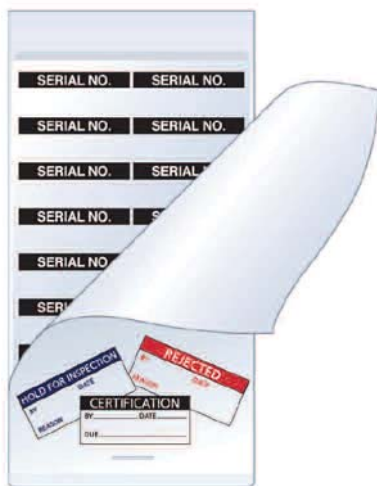

### Write-On Control Markers

The handy markers for frequent identification jobs.

E-Z-Code®

- A quick and easy way to keep on-the-spot records
- Easy to carry and dispense as needed
- Made from pressure-sensitive, imprintable matte vinyl
- Adheres to clean, flat, dry, smooth surfaces
- Resists grease, oil and moisture
- Accepts marking by pen, pencil, felt-tip marker, typewriter or rubber stamp
- Standard marker size is 1-1/2 in. W x 5/8 in. H with 14 markers per card
- Some markers available in extra-large 2-1/2 in. W x 1 in. H size with 9 markers per card

Cat. No.	Markers Size	Markers Per Card
WCMP18	1-1/2 in. x 5/8 in.	14

Cat. No.	Markers Size	Markers Per Card
WCMP4	1-1/2 in. x 5/8 in.	14

TESTED	
DATE _____	INITIALS _____

CALIBRATION	
BY _____	DATE _____
DUE _____	

Cat. No.	Markers Size	Markers Per Card
WCMP25	1-1/2 in. x 5/8 in.	14

Cat. No.	Markers Size	Markers Per Card
WCMP75	2-1/4 in. x 1 in.	9

Order in quantities of 25 signs.

Stay ready for quality control!

### Polyolefin Pocket Pack Markers

- Easy to carry — marker books fit in shirt pocket
- Easy to use — just peel the marker from the page
- Clean and convenient — markers are tabbed so fingers never touch the adhesive